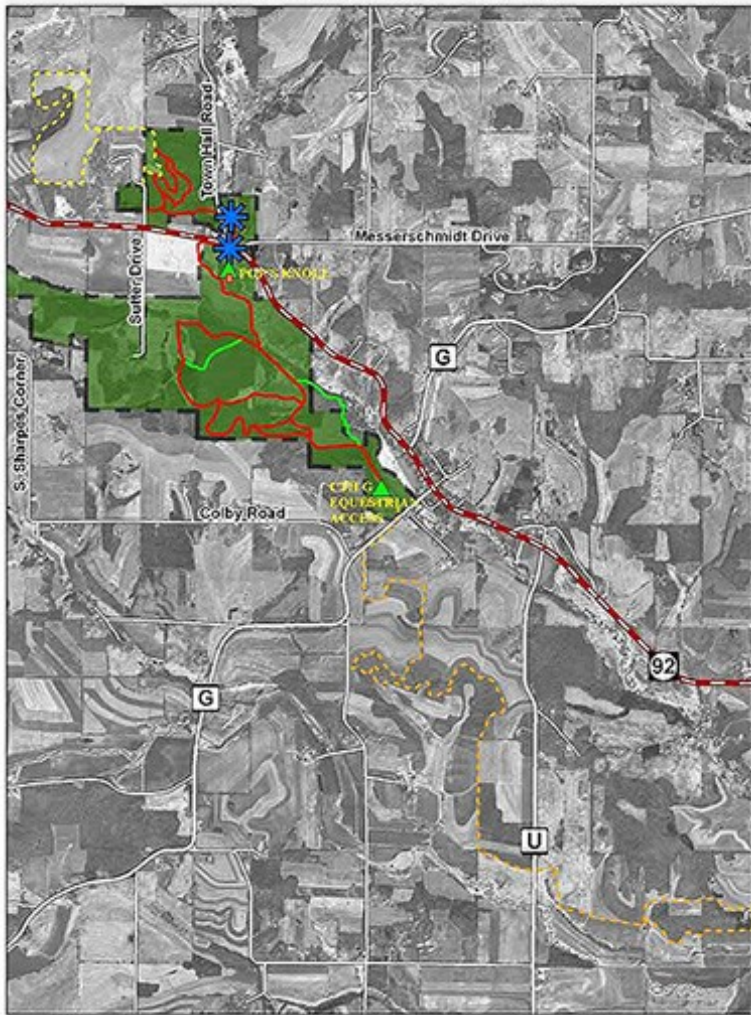

Donald Park Trails

February 2009

LEGEND

- Existing Multiuse
- Existing Hiking
- - - Preacher's Cap Trail
- - - Devil's Chimney Trail
- ▲ Toilet
- ✳ Bridge
- County Park