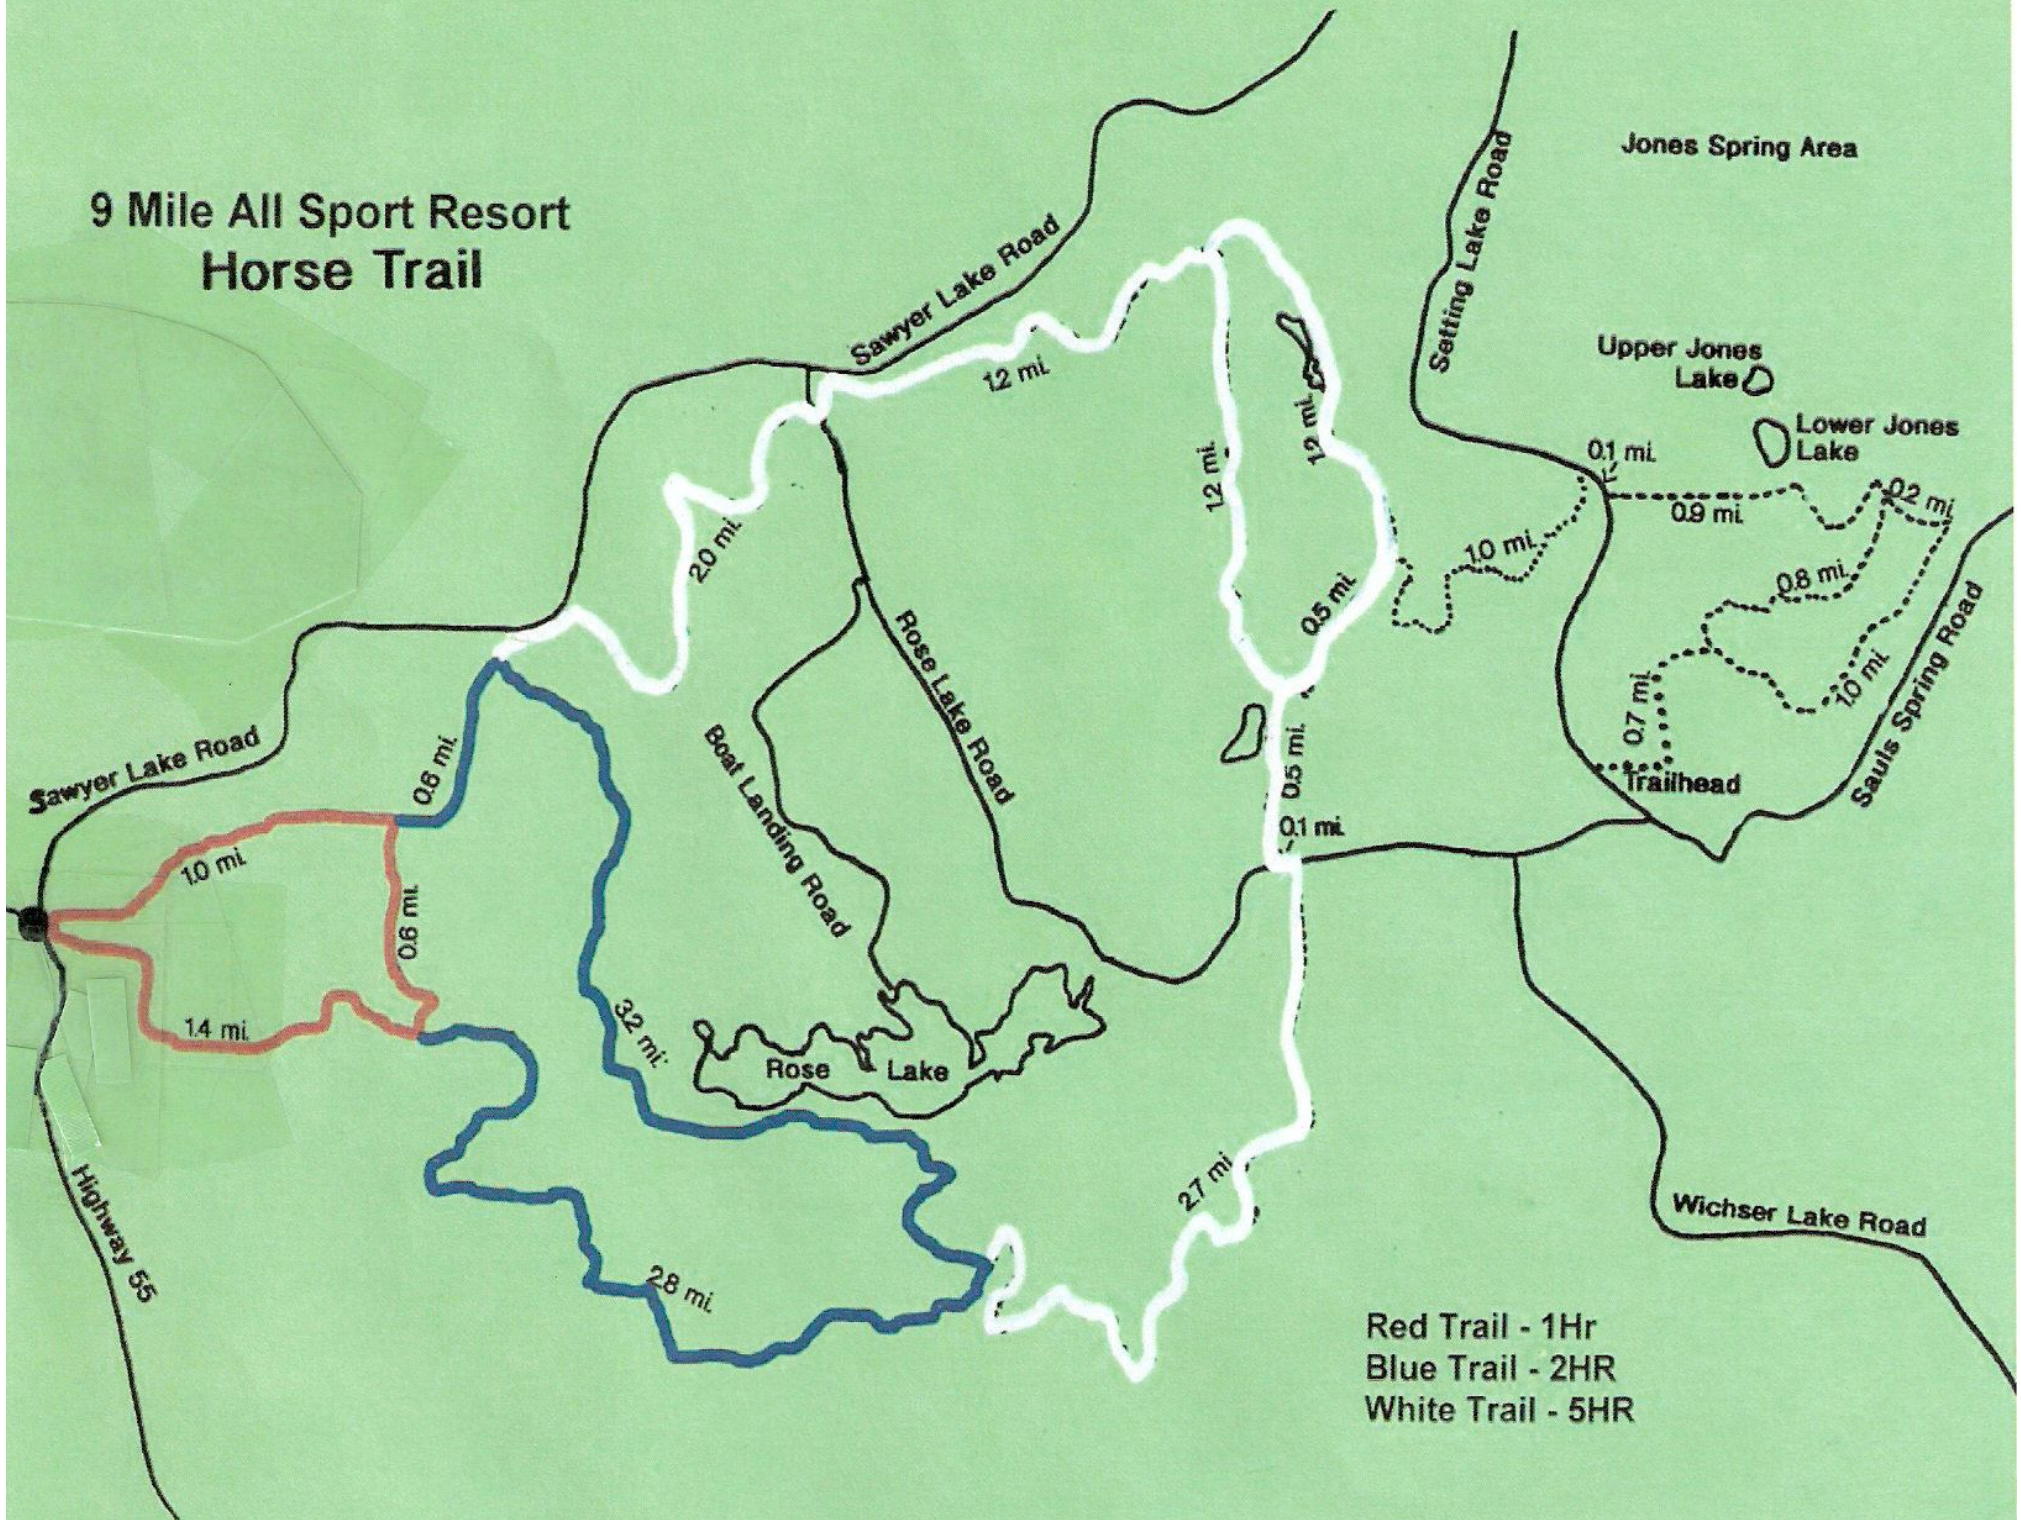

9 Mile All Sport Resort Horse Trail

Red Trail - 1Hr
Blue Trail - 2HR
White Trail - 5HR