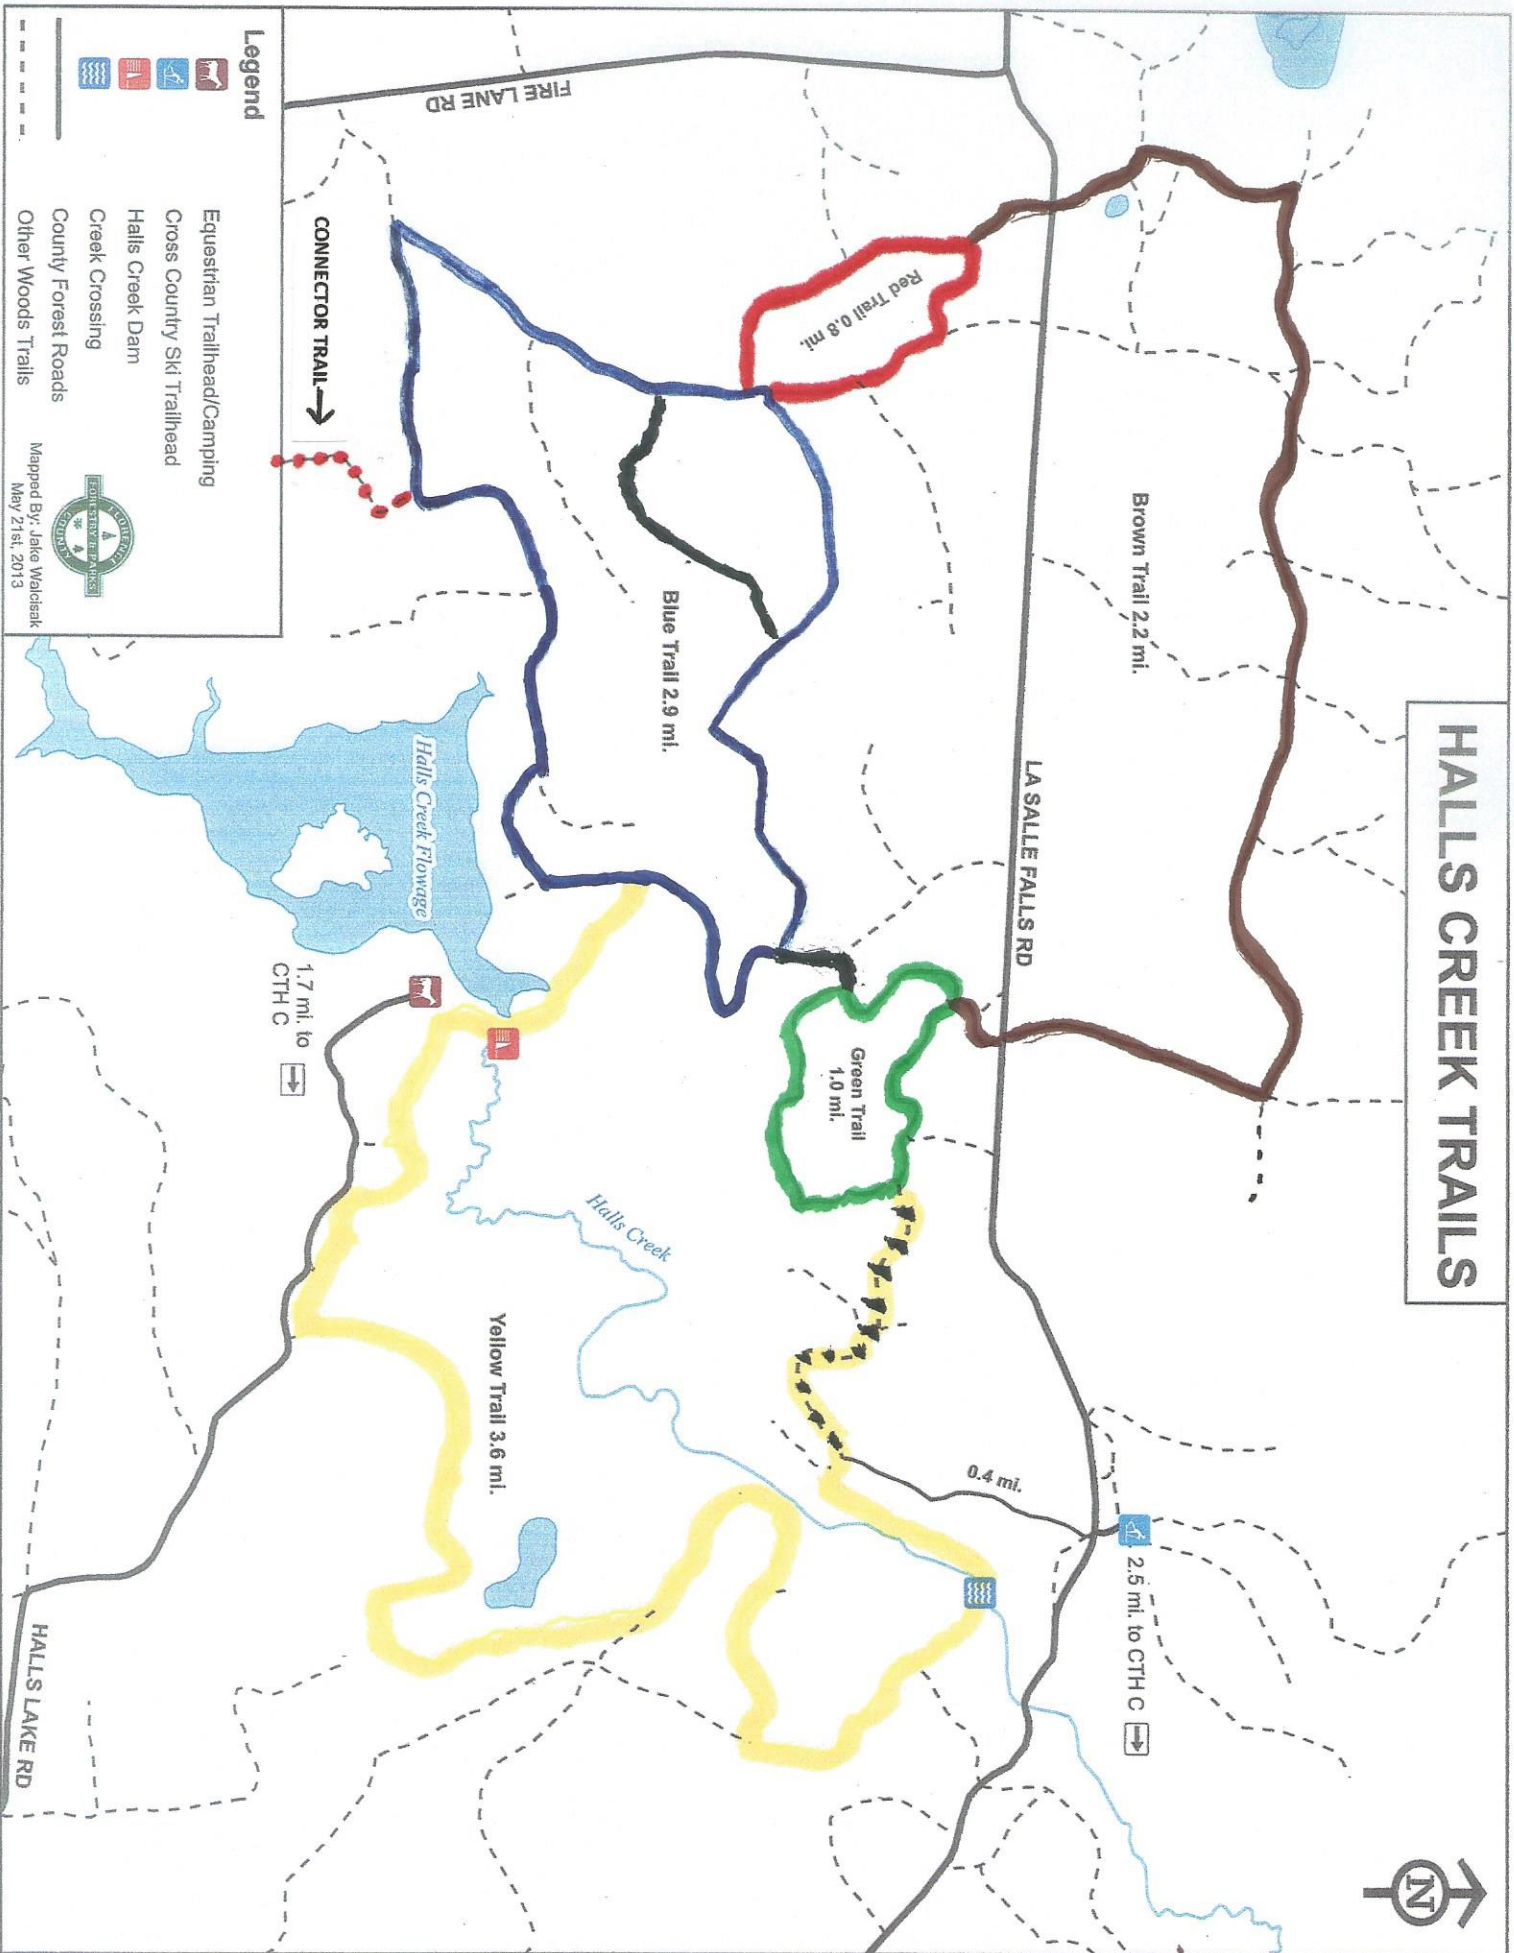

HALLS CREEK TRAILS

Legend

Equestrian Trailhead/Camping

Cross Country Ski Trailhead

Halls Creek Dam

Creek Crossing

County Forest Roads

Other Woods Trails

Mapped By: Jake Walczak
May 21st, 2013